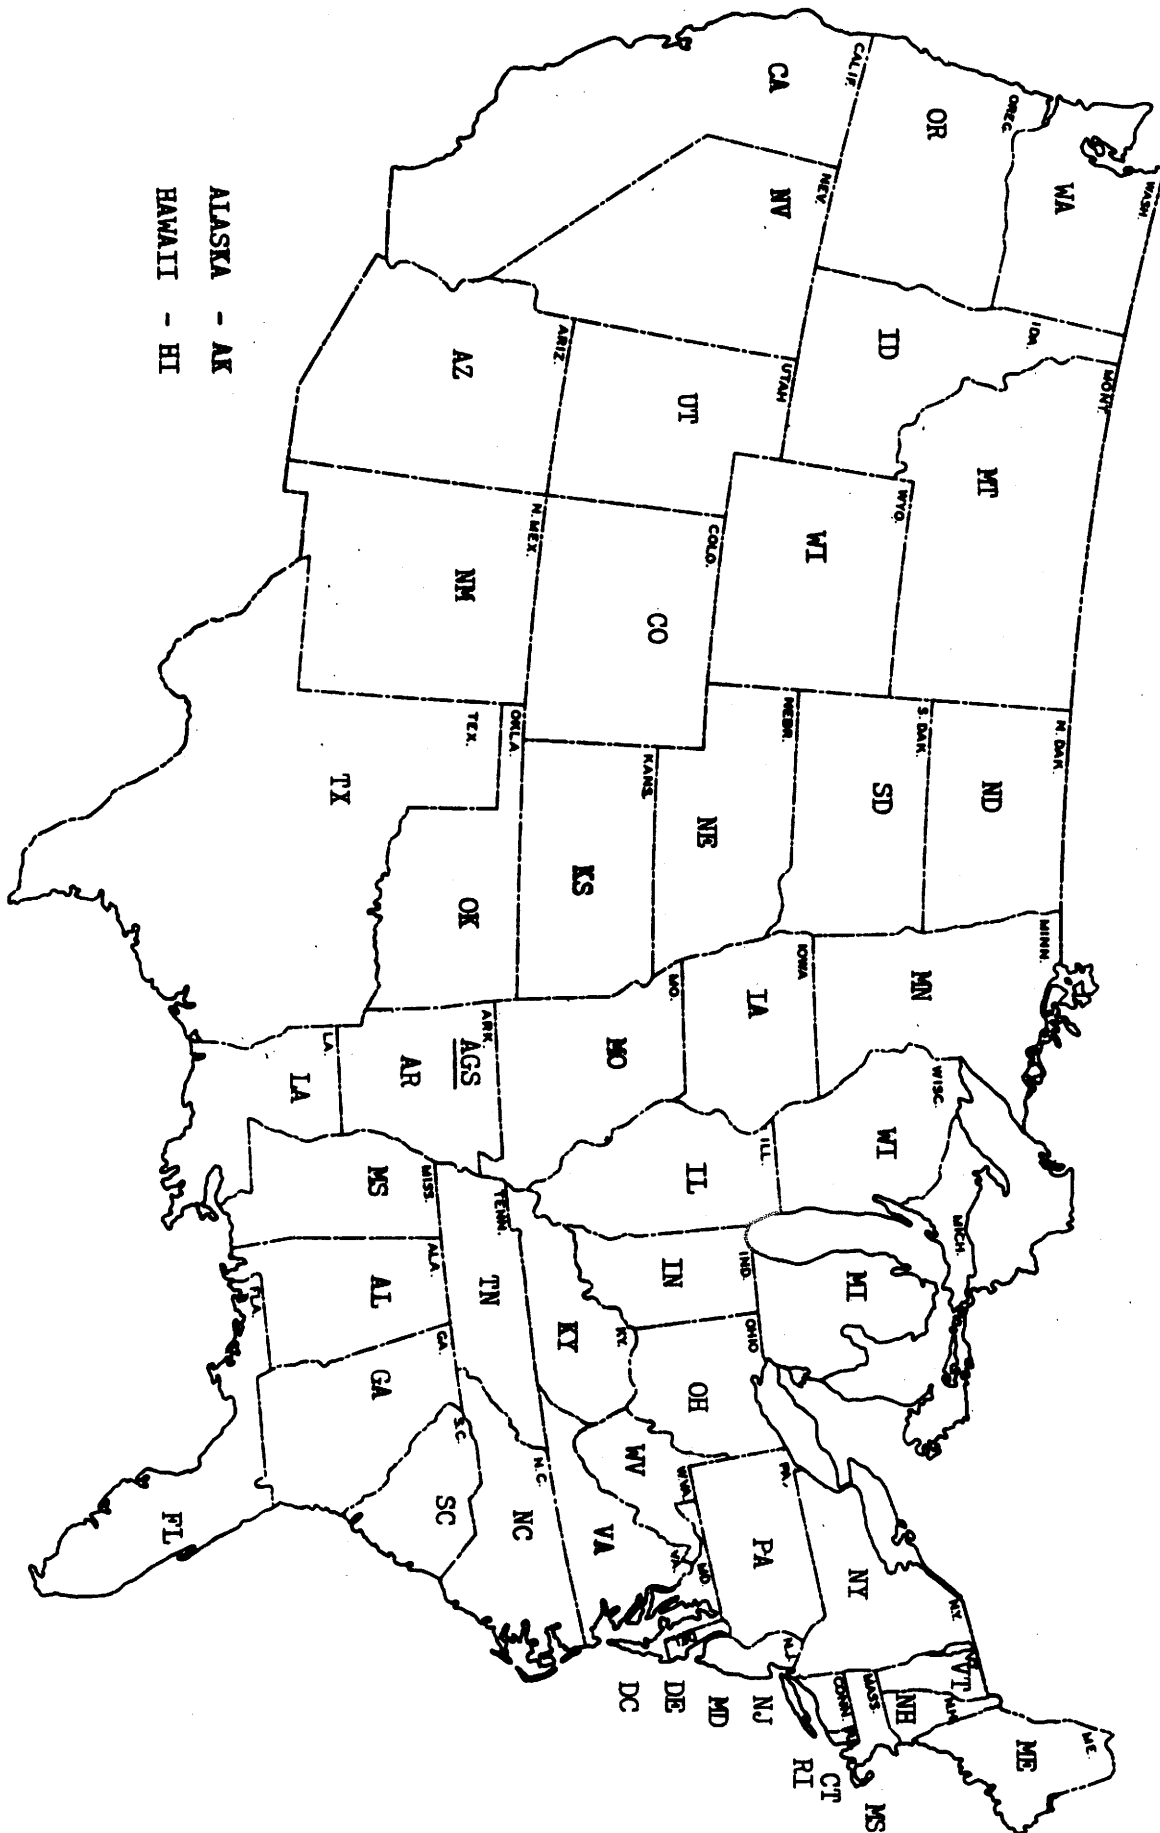

THE UNITED STATES OF AMERICA

ALASKA - AK
HAWAII - HI