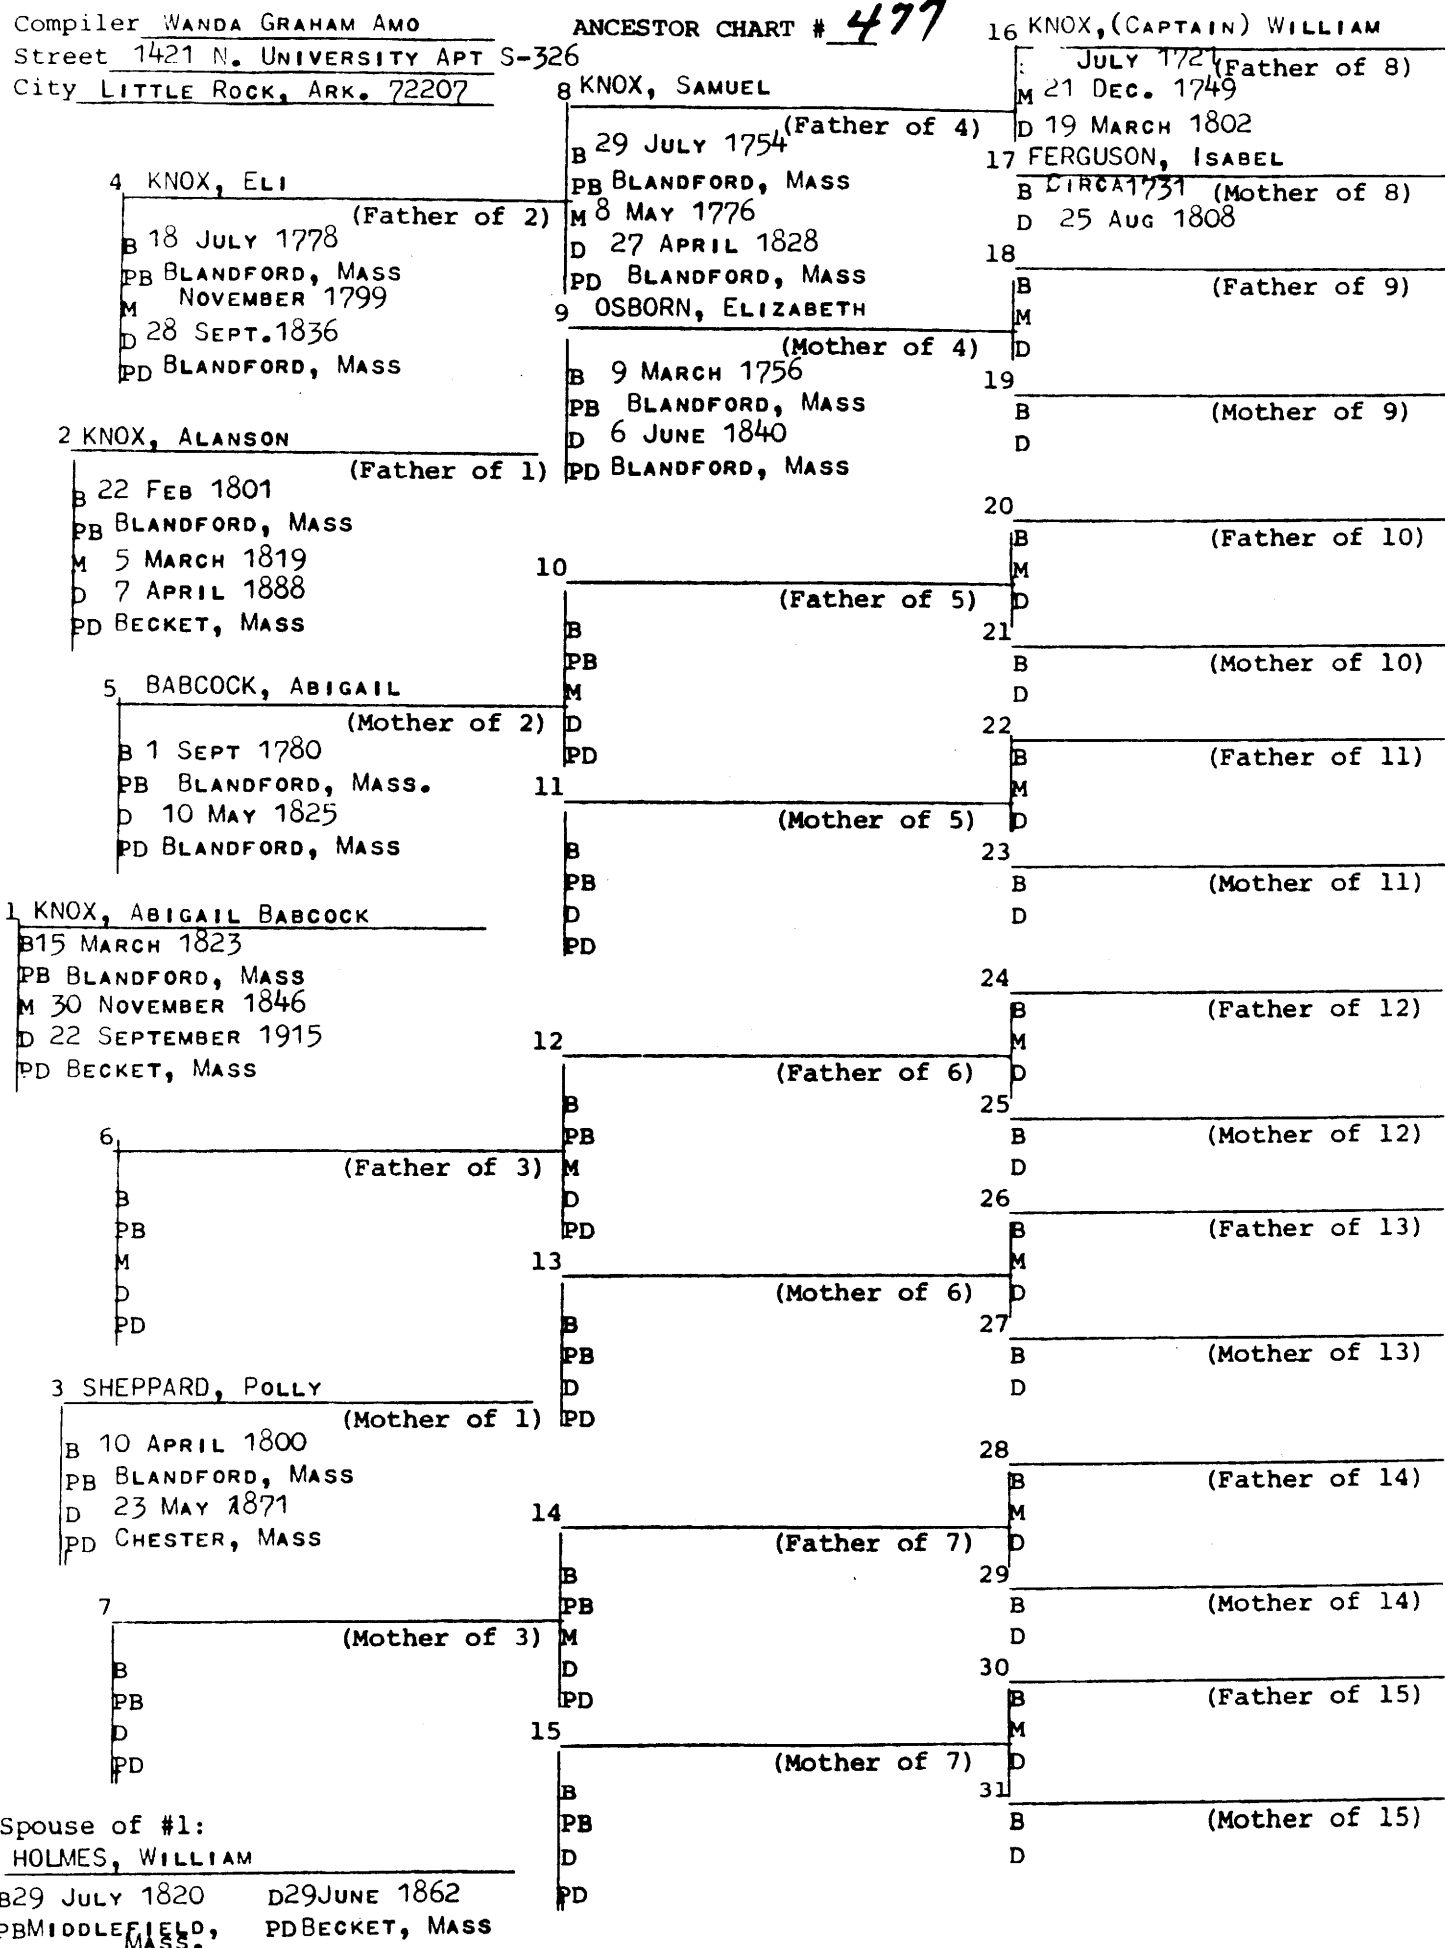

Compiler WANDA GRAHAM AMO
Street 1421 N. UNIVERSITY APT S-326
City LITTLE ROCK, ARK. 72207

ANCESTOR CHART # 477