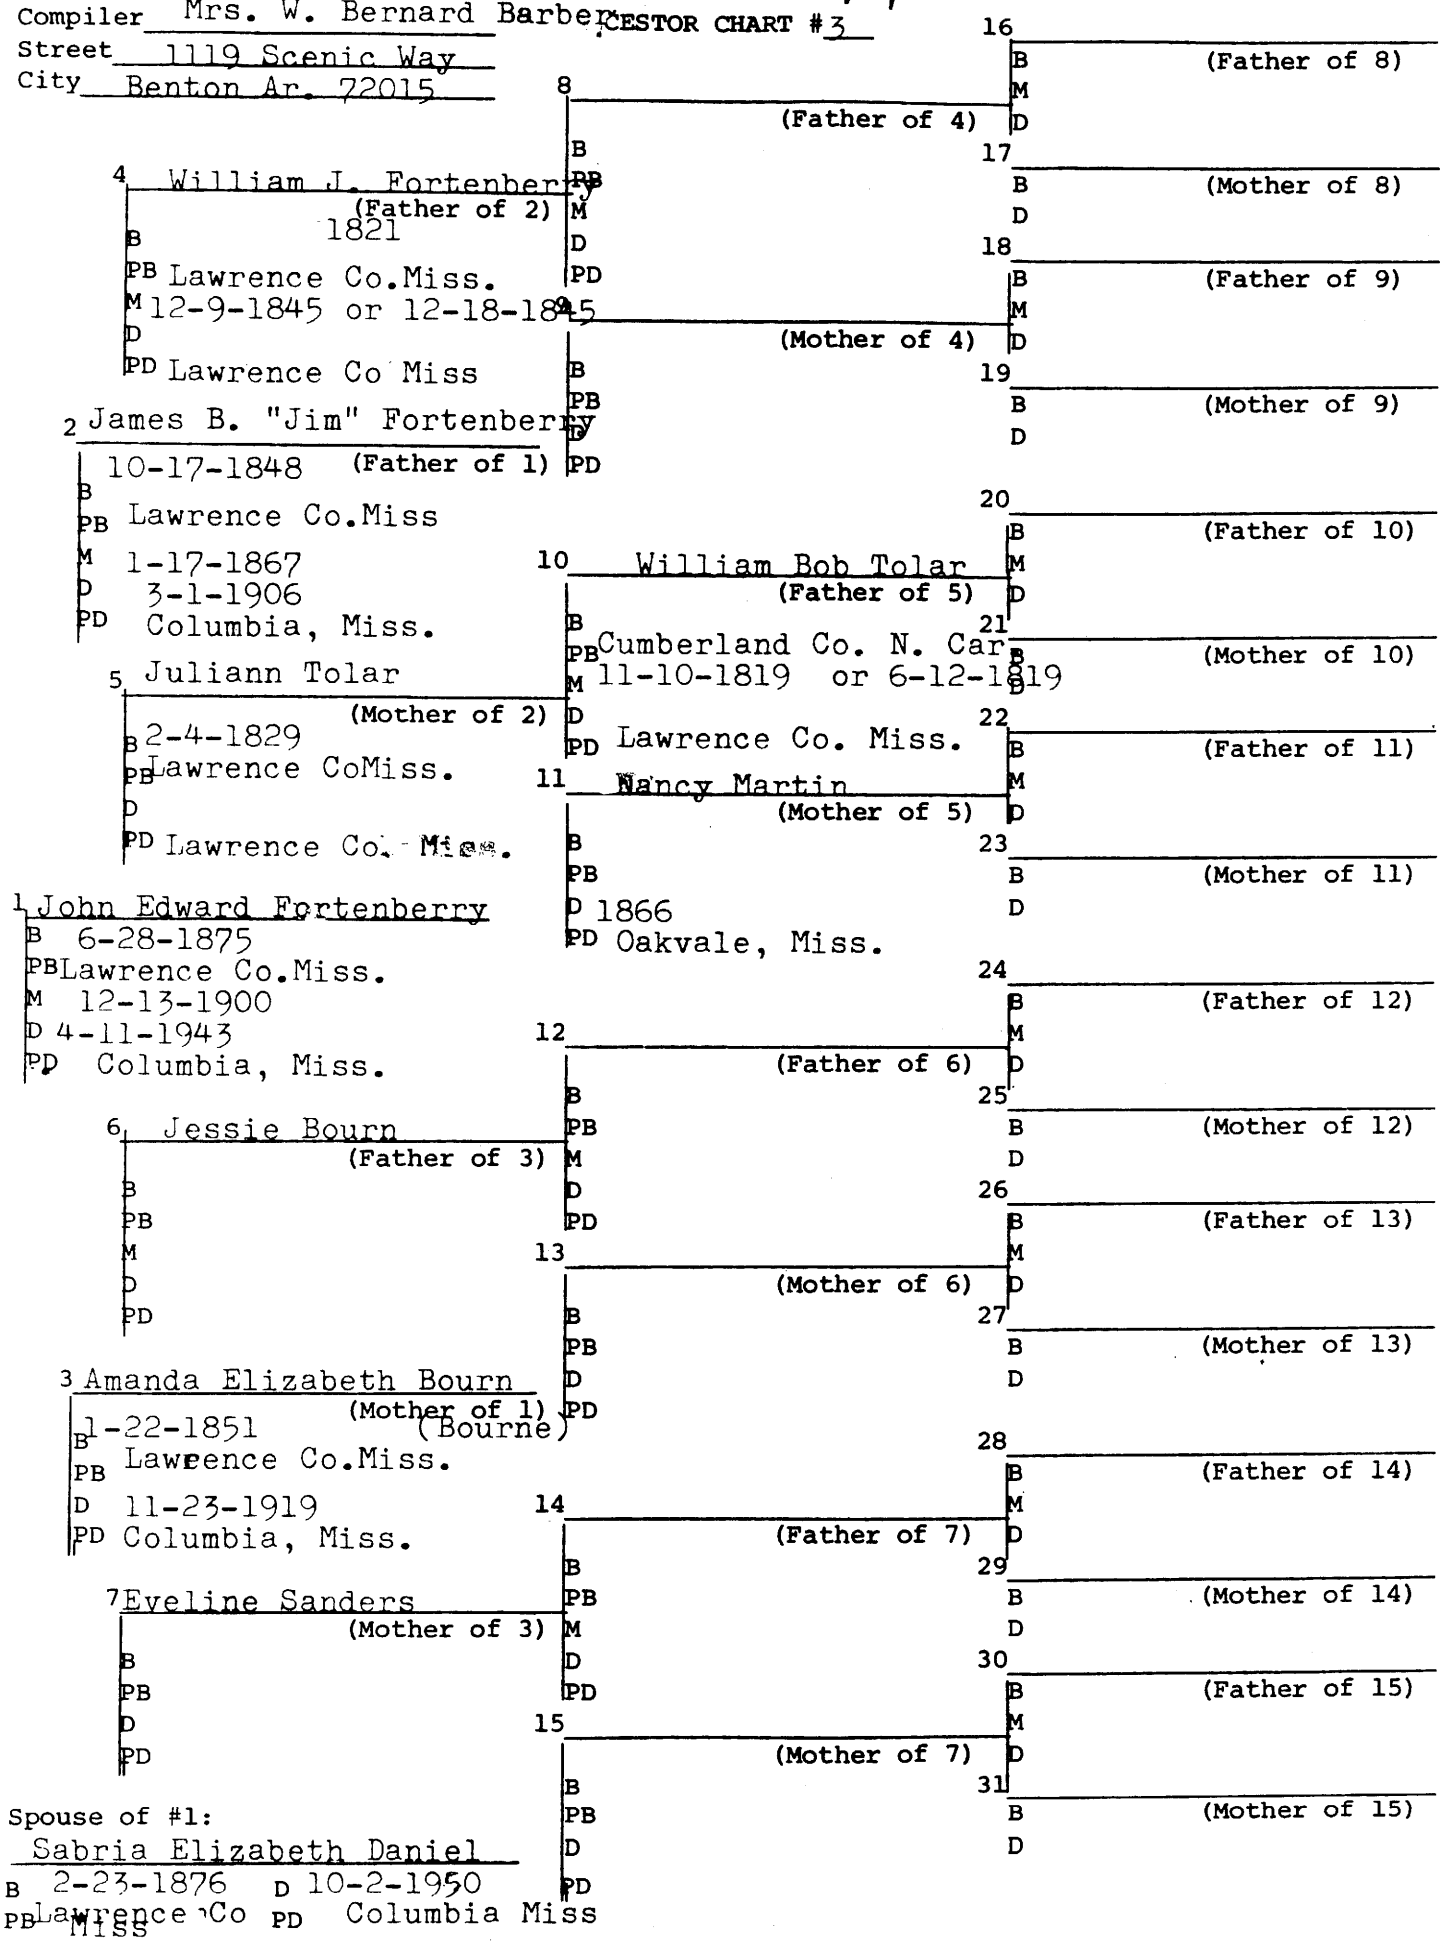

Compiler Mrs. W. Bernard Barber
Street 1119 Scenic Way
City Benton Ar. 72015

ANCESTOR CHART #3

Compile: Windon Bernard Barber
Street: 1119 Scenic Way
City: Benton, Ark 72015

ANCESTOR CHART # 482

16	B	(Father of 8)
17	M	
18	D	
19	B	(Mother of 8)
20	D	
21	B	(Father of 9)
22	M	
23	D	
24	B	(Mother of 4)
25	D	
26	B	(Mother of 9)
27	D	
28	B	(Father of 10)
29	M	
30	D	
31	B	(Mother of 10)
32	D	
33	B	(Father of 11)
34	D	
35	B	(Mother of 11)
36	D	
37	B	(Father of 12)
38	M	
39	D	
40	B	(Mother of 12)
41	D	
42	B	(Father of 13)
43	M	
44	D	
45	B	(Mother of 13)
46	D	
47	B	(Father of 14)
48	M	
49	D	
50	B	(Mother of 14)
51	D	
52	B	(Father of 15)
53	M	
54	D	
55	B	(Mother of 15)
56	D	

8 William T. "Billy" Barber
(Father of 4)
B 12-10-1832
PB N. Carolina
D 1-21-1909
PD Copeiah Co. Miss.

4 Sterling Silvester Barber
(Father of 2)
B 1-3-1877
PB
M
D 11-10-1924
PD Copeiah County, Miss

2 Byron Gaston Barber
(Father of 1)
B 6-13-1904
PB Wesson, Miss.
M 6-21-1927
D
PD

10 Joseph L. Thompson
(Father of 5)
B 6-20-1851
PB
M 11-3-1878
D 5-19-1917
PD
B 2-19-1862
PB
D 4-10-1908
PD

5 Mary Apalony "Lonia" Thompson
(Mother of 2)
B 6-16-1881
PB Lincoln, County, Miss.
D 3-14-1961
PD Hazlehurst, Miss.

1 Windon Bernard Barber
B 7-24-1927
PB Crystal Springs, Miss.
M 10-12-1948
D
PD

12 J. D. Brown
(Father of 6)
B 6-16-1820
PB Miss.
M
D 2-20-1917
PD Miss.

6 Felder Crawford Brown
(Father of 3)
B 3-6-1874
PB
M 12-15-1895
D 9-23-1964
PD Crystal Springs, Miss

13 Cynthia A. Brown
(Mother of 6)
B 1-28-1830
PB Miss.
D 11-6-1899
PD

3 Retha Mae Brown
(Mother of 1)
B 6-21-1909
PB Miss.
D
PD

14 Brown
(Father of 7)
B
PB
M
D
PD

7 Dollie Vina Brown
(Mother of 3)
B 7-29-1877
PB Miss.
D 3-2-1920
PD Miss.

15 Francis
(Mother of 7)
B
PB Miss.
D
PD

Spouse of #1:
Dorris Elizabeth Reeves
B 4-10-1927
PB Columbia Miss.
D
PD