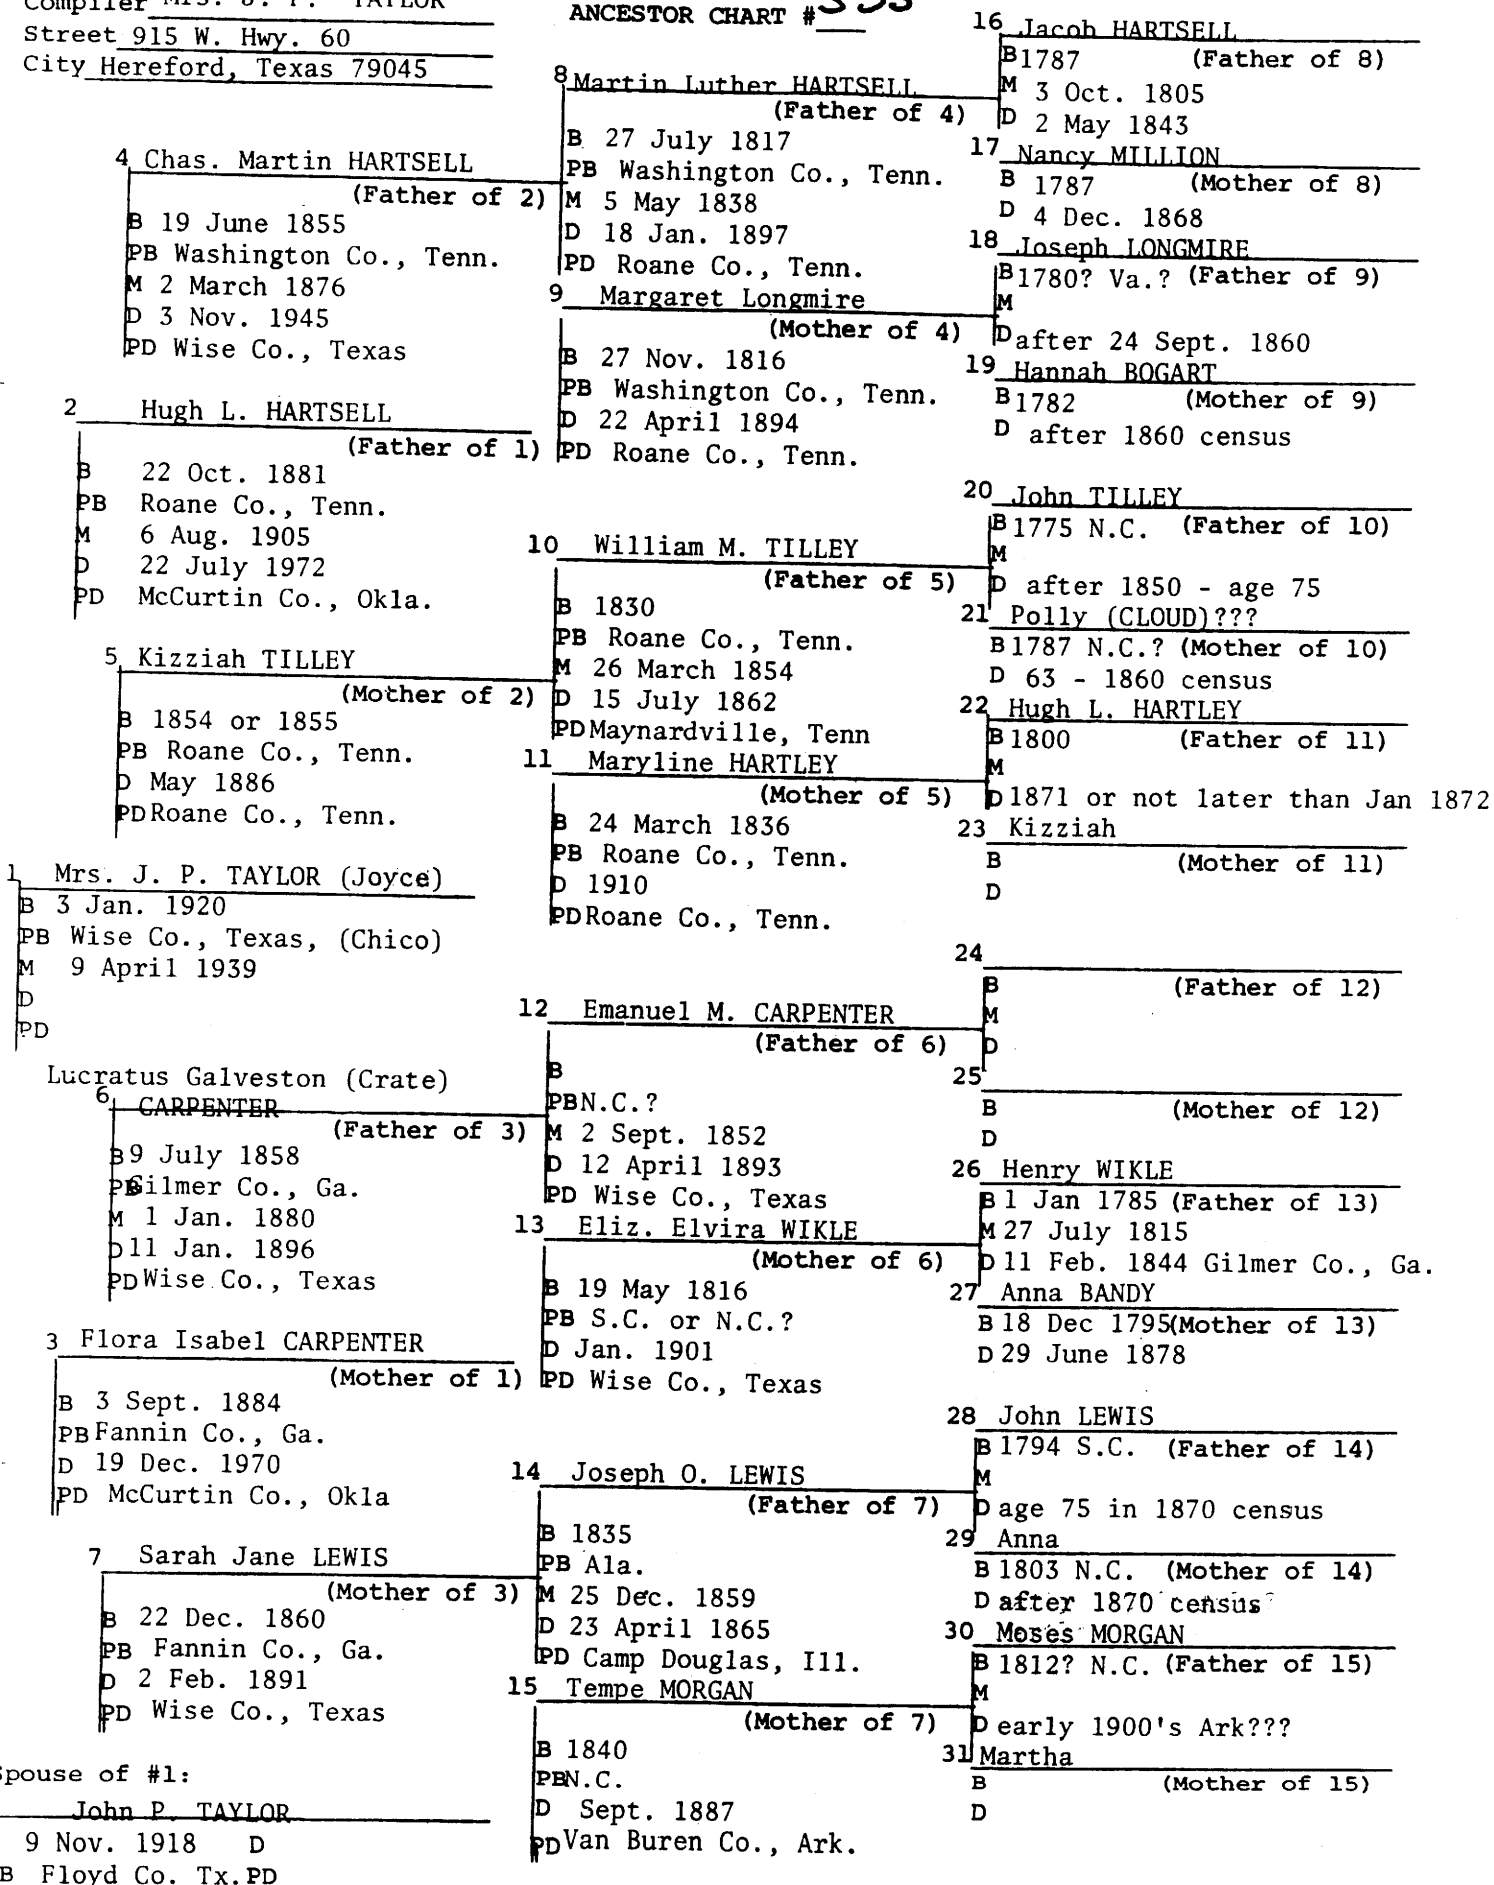

Compiler Mrs. J. P. TAYLOR
Street 915 W. Hwy. 60
City Hereford, Texas 79045

ANCESTOR CHART # 535