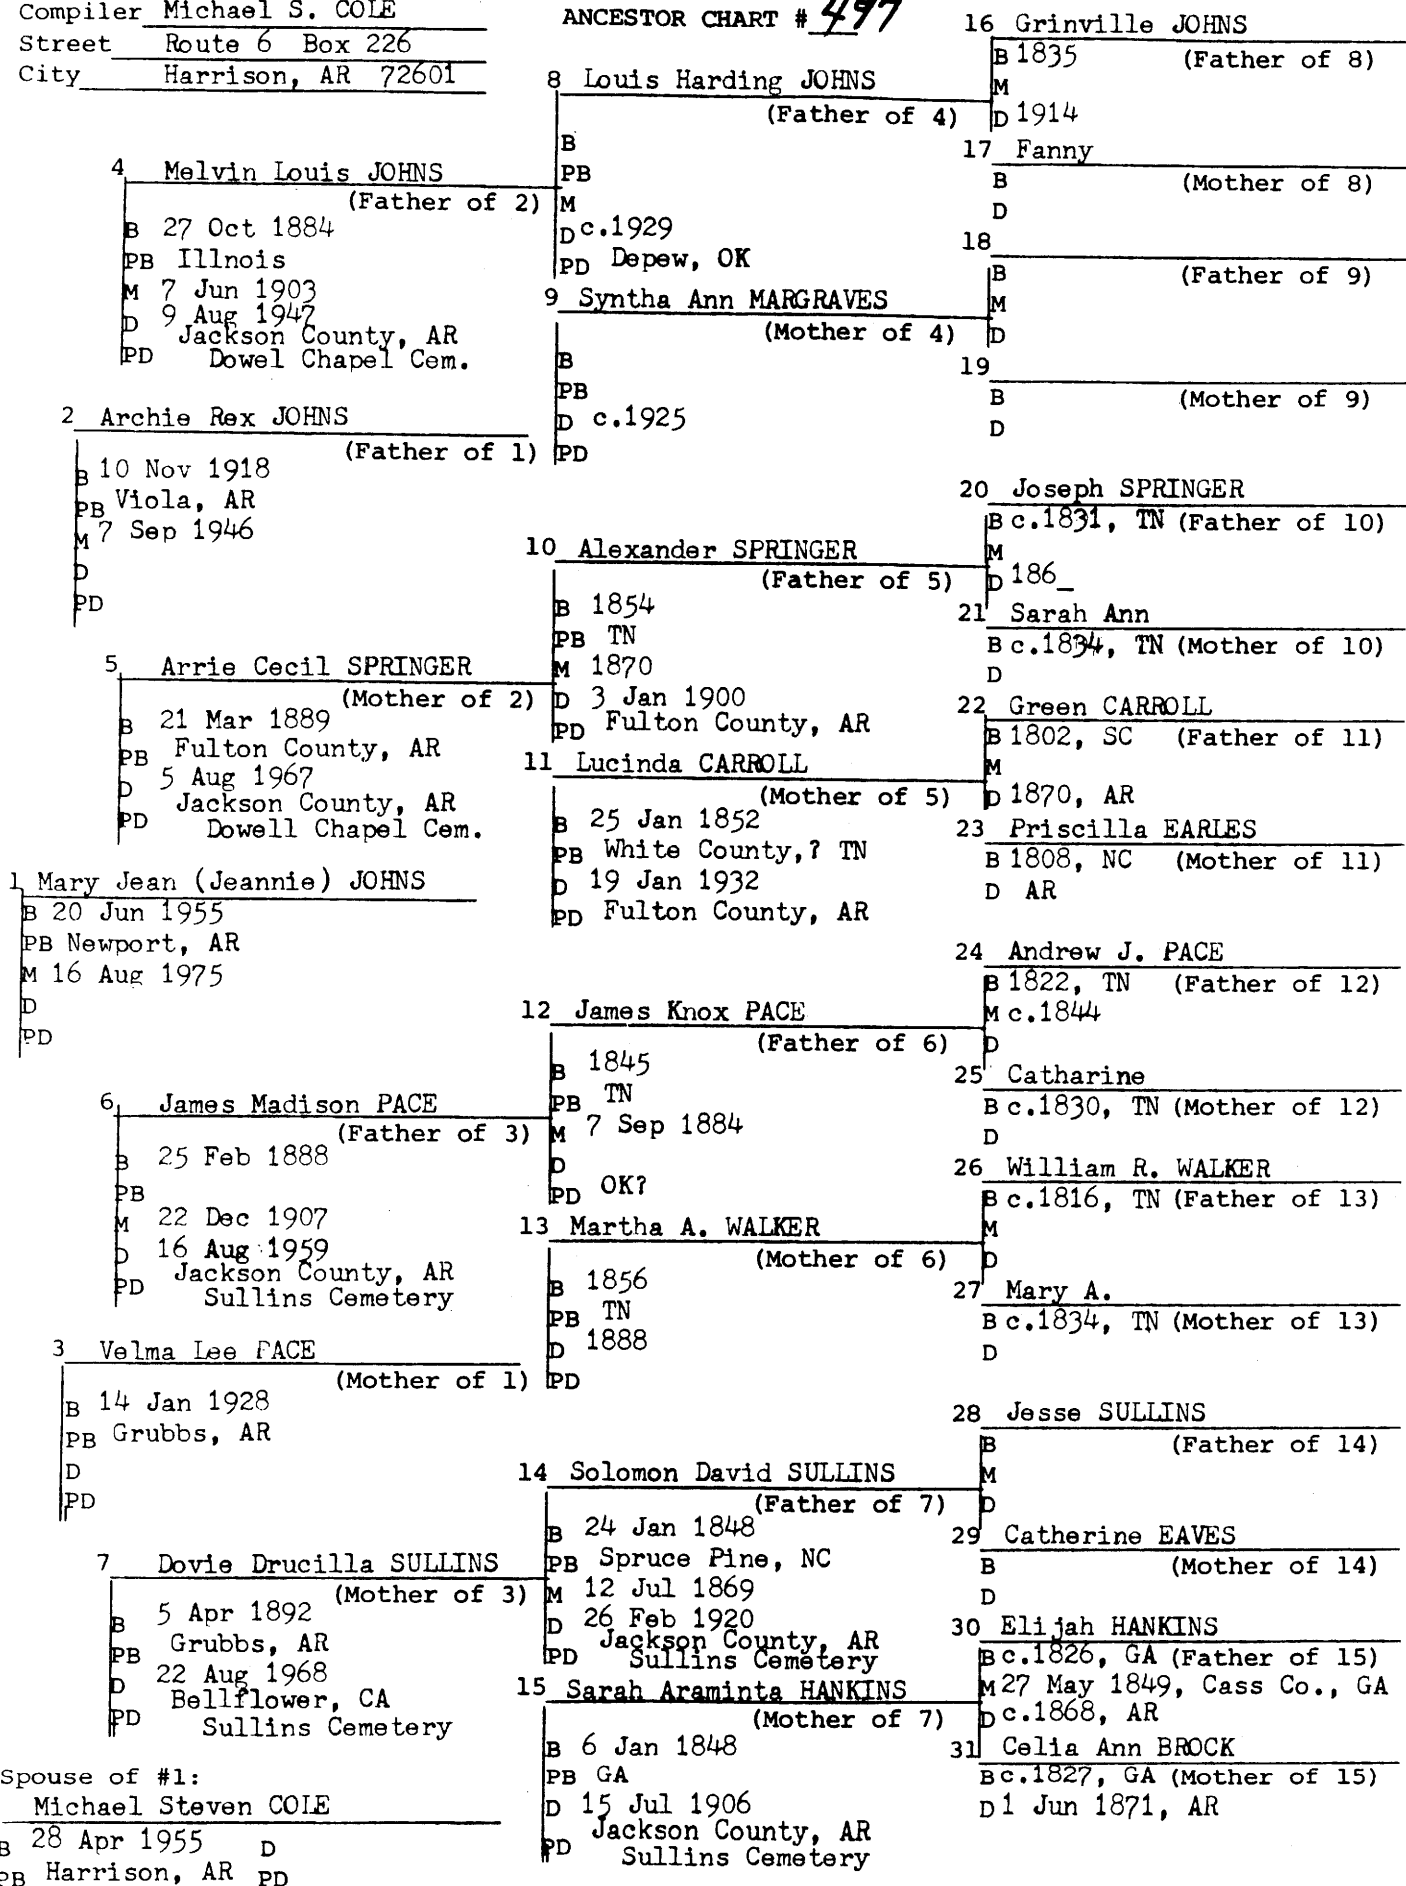

Compiler Michael S. COLE
Street Route 6 Box 226
City Harrison, AR 72601

ANCESTOR CHART # 497

Spouse of #1:
Michael Steven COLE
B 28 Apr 1955 D
PB Harrison, AR PD