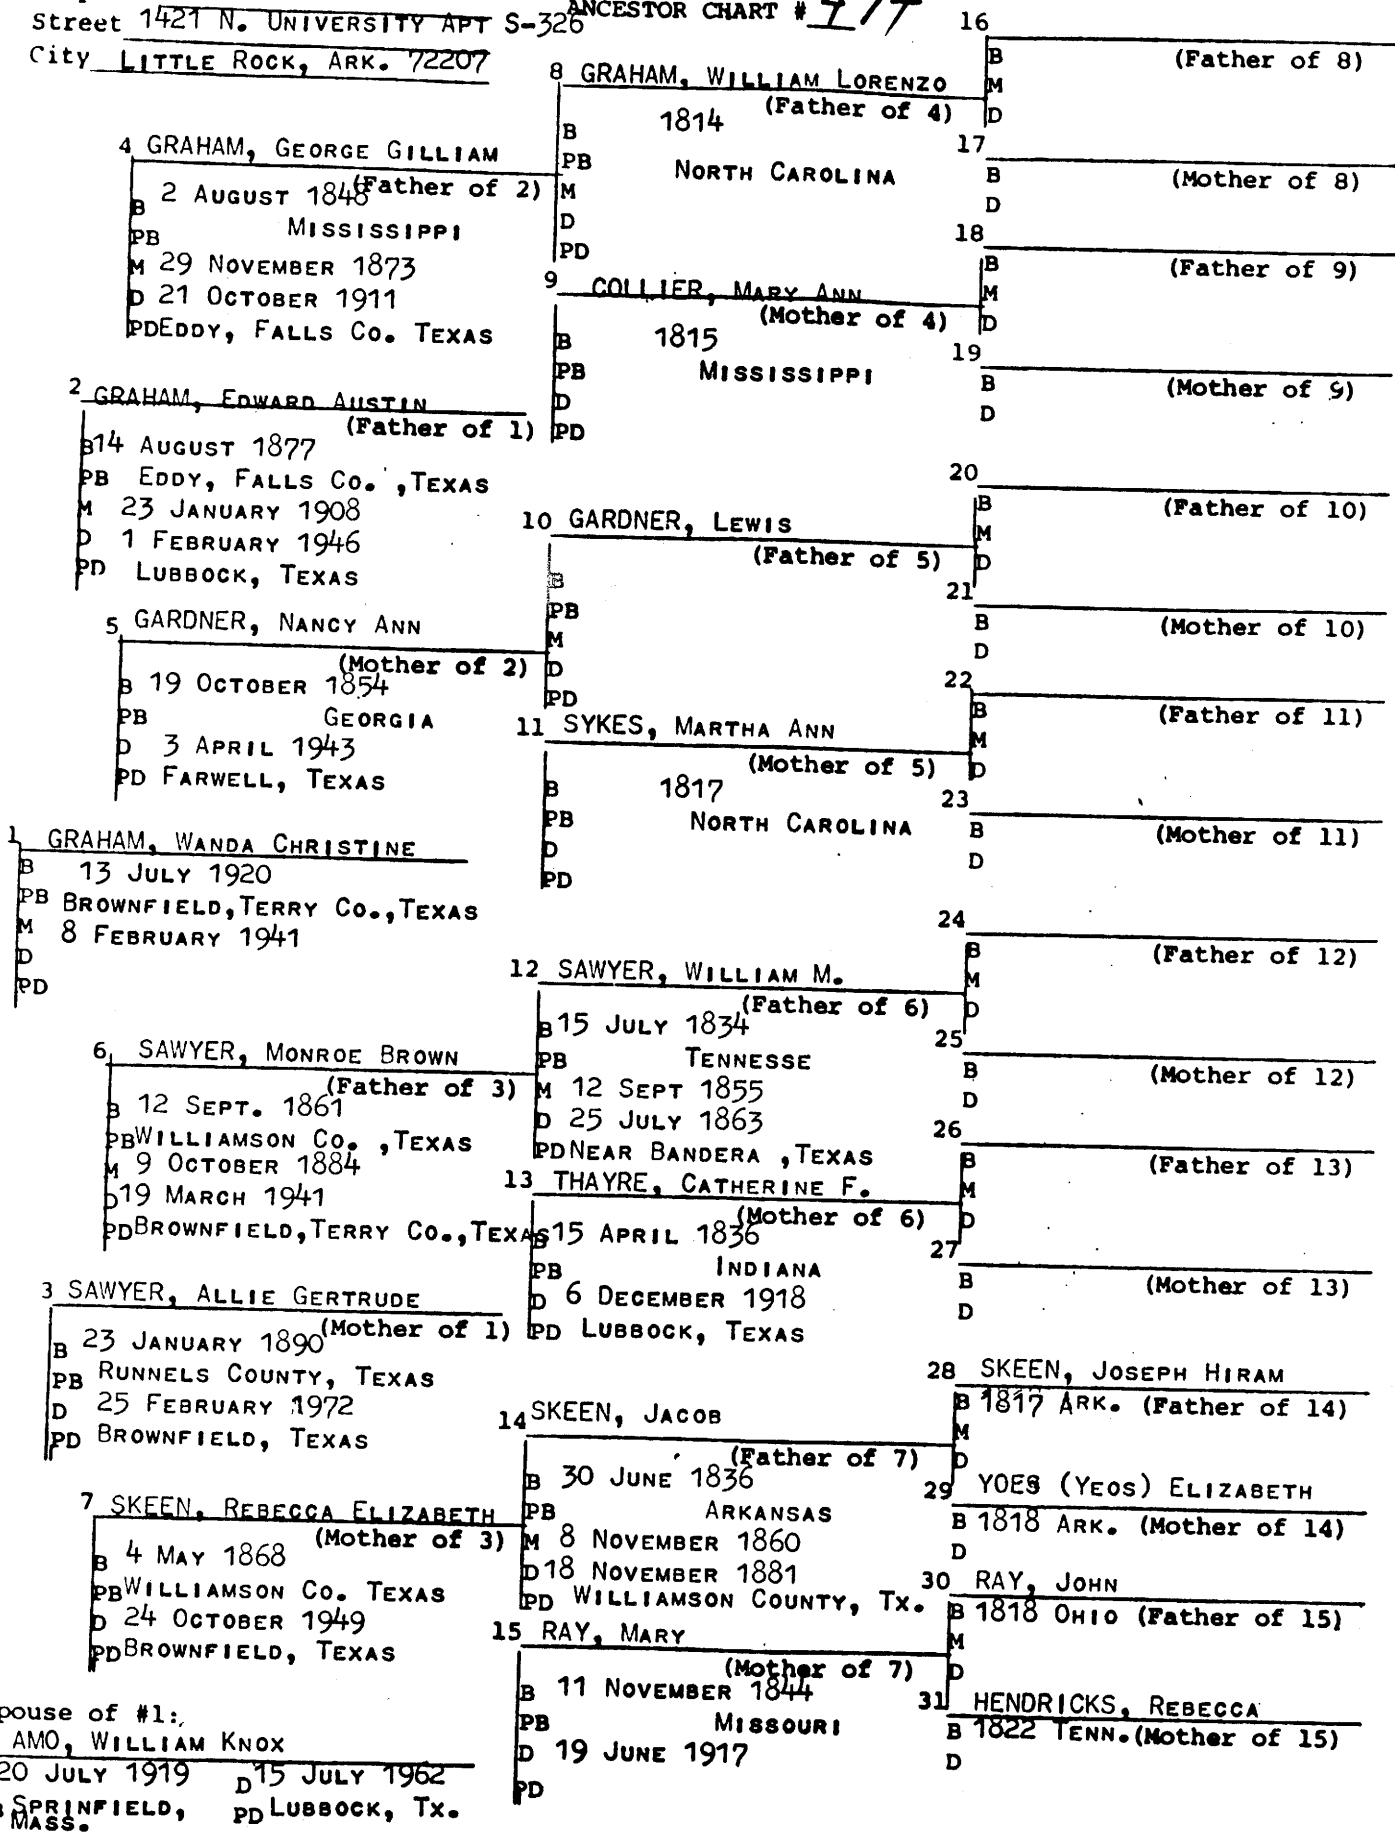

Compiler WANDA G. AMO
Street 1421 N. UNIVERSITY APT S-326
City LITTLE ROCK, ARK. 72207

ANCESTOR CHART # 474

Spouse of #1:
AMO, WILLIAM KNOX
B 20 JULY 1919 D 15 JULY 1962
PB SPRINGFIELD, MASS. PD LUBBOCK, Tx.