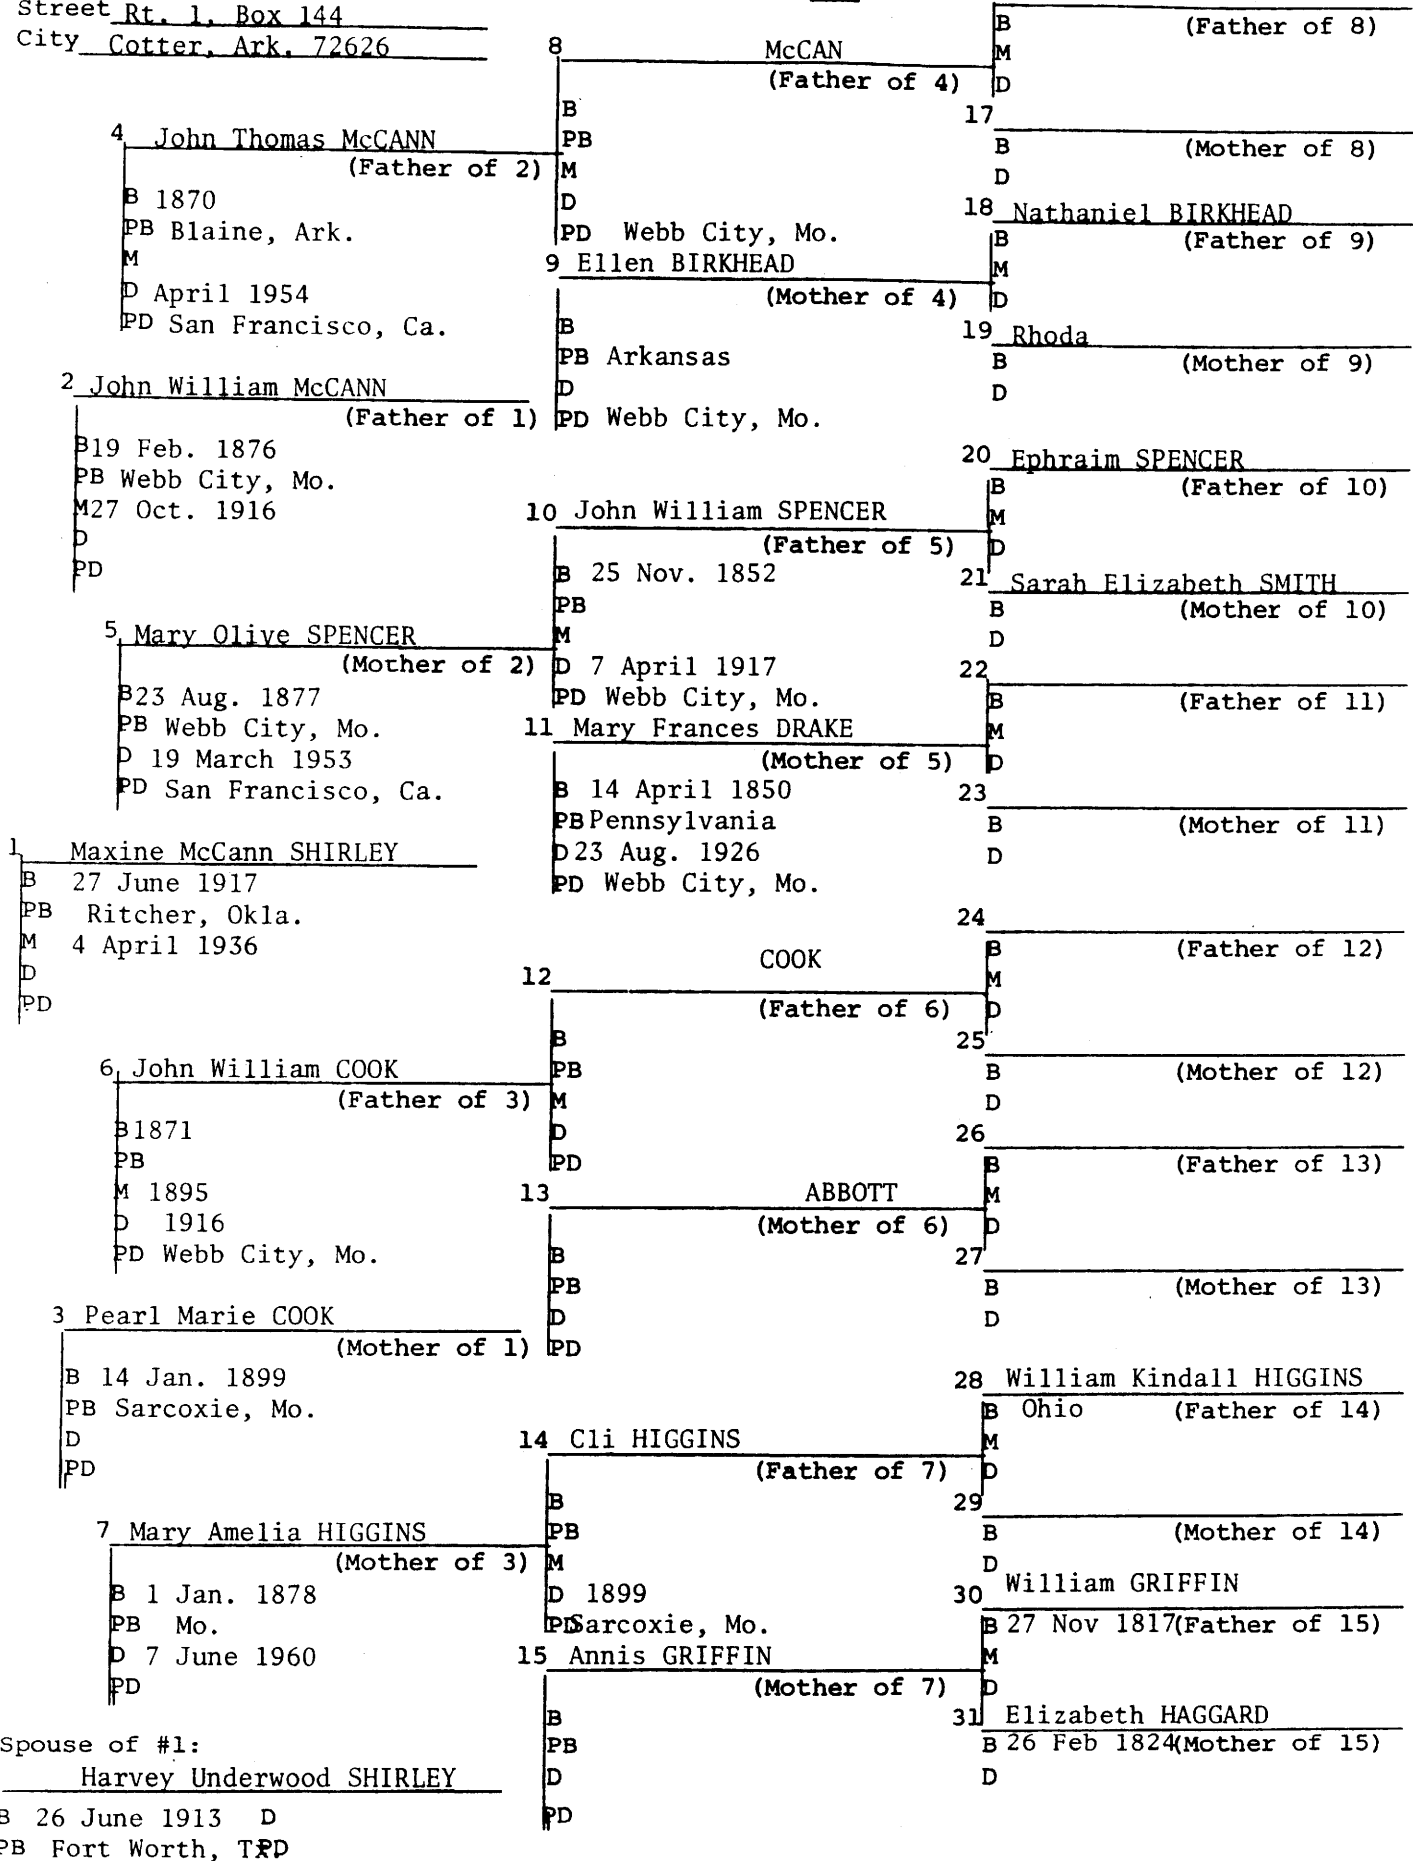

Compiler Maxine McCann SHIRLEY
 Street Rt. 1, Box 144
 City Cotter, Ark. 72626

ANCESTOR CHART # 529 16

Compiler Mrs. Donald A. SPEER
 Street 2900 N. Brandywine St.
 City Arlington, Va. 22207

ANCESTOR CHART # 530