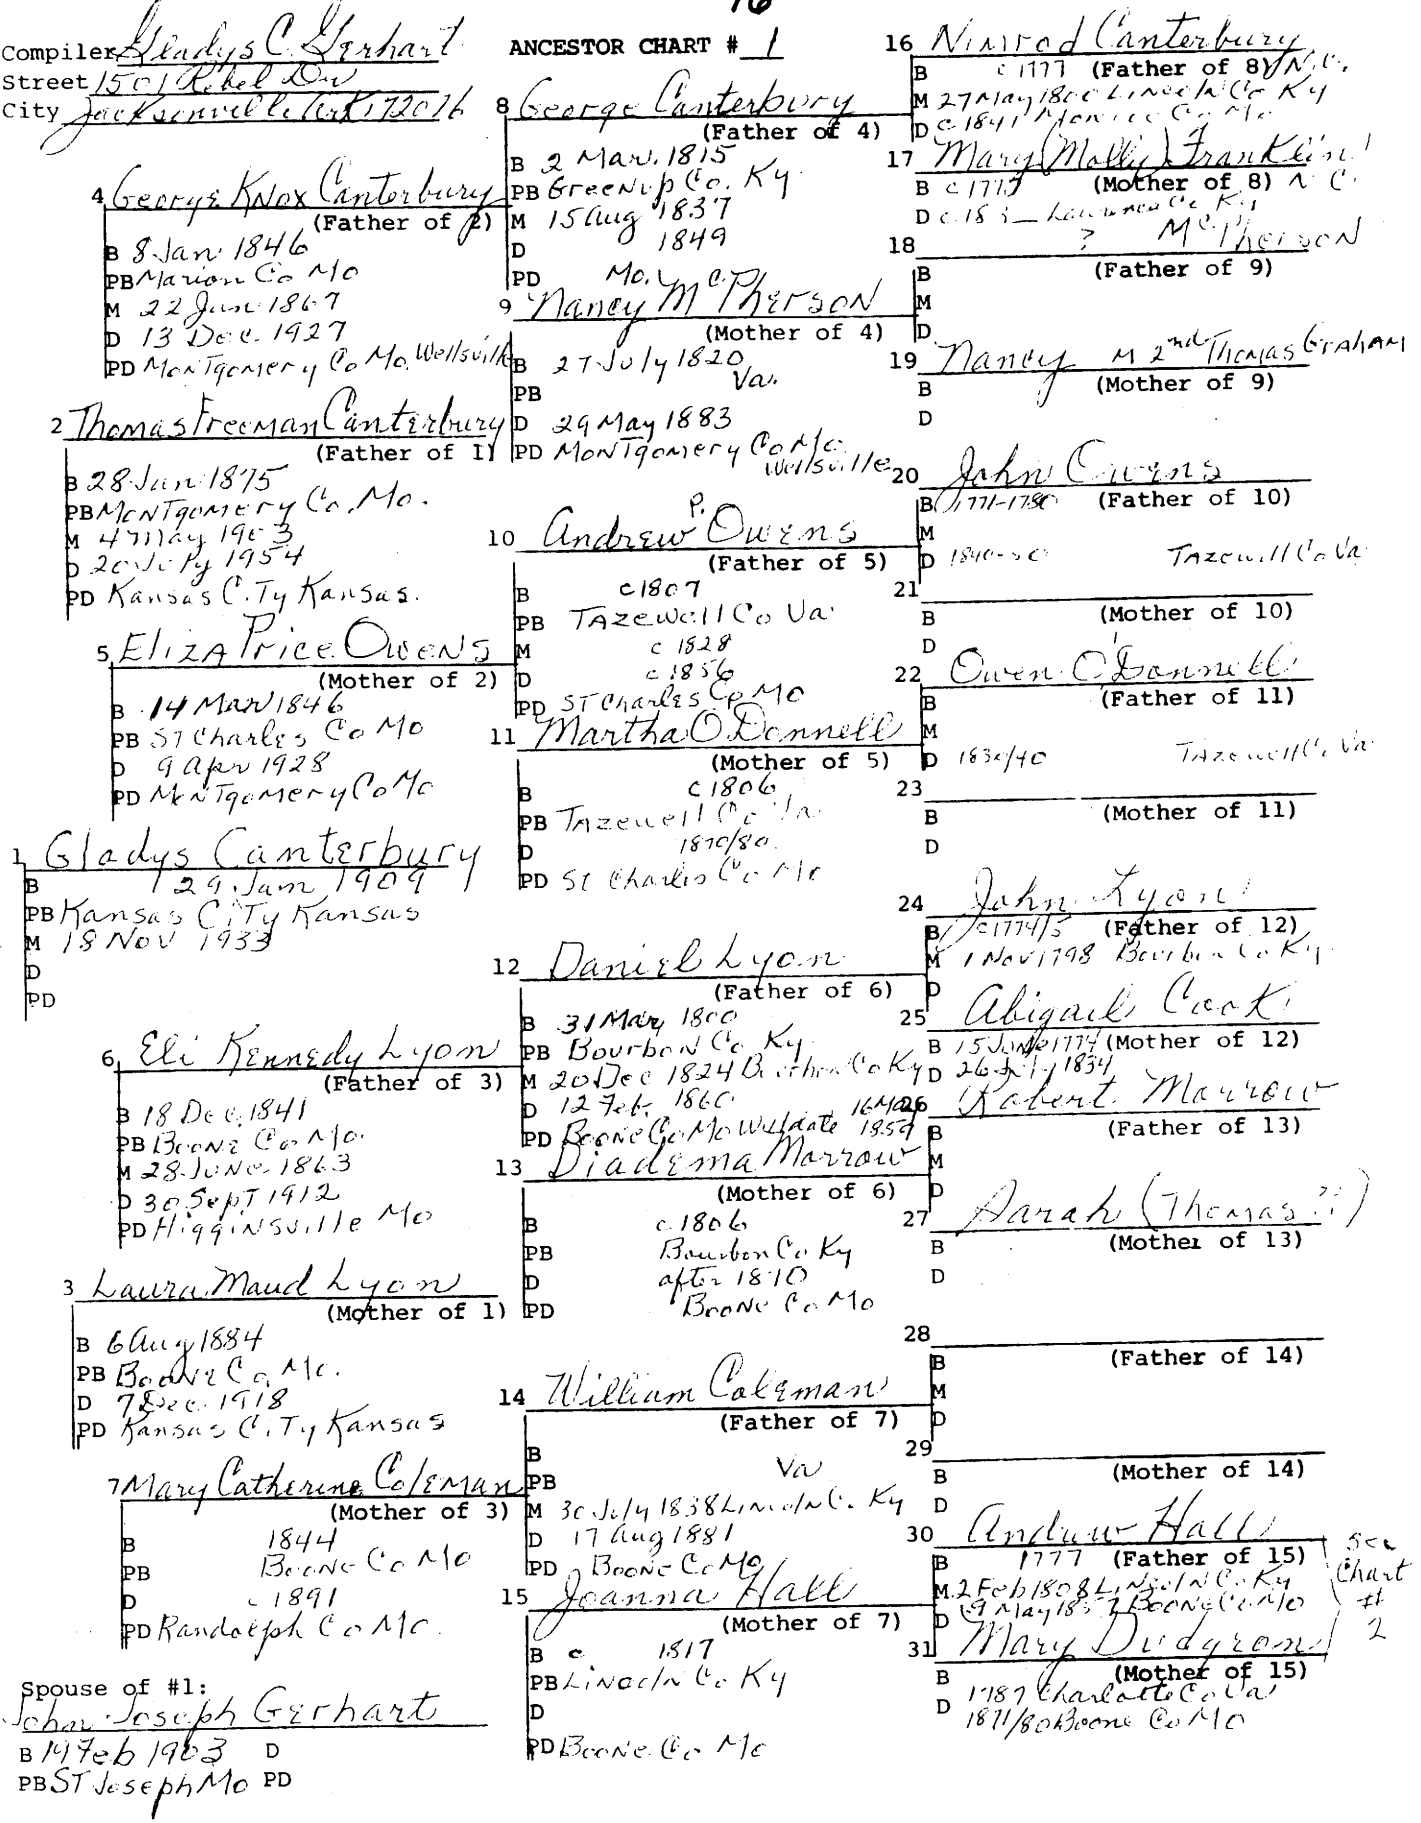

Compiler Gladys C. Gerhart
Street 1501 Rebel Dr
City Jacksonville, Va 22016

ANCESTOR CHART # 1

Spouse of #1:
John Joseph Gerhart
B 14 Feb 1963 D
PB ST Joseph Mo PD

See Chart # 2