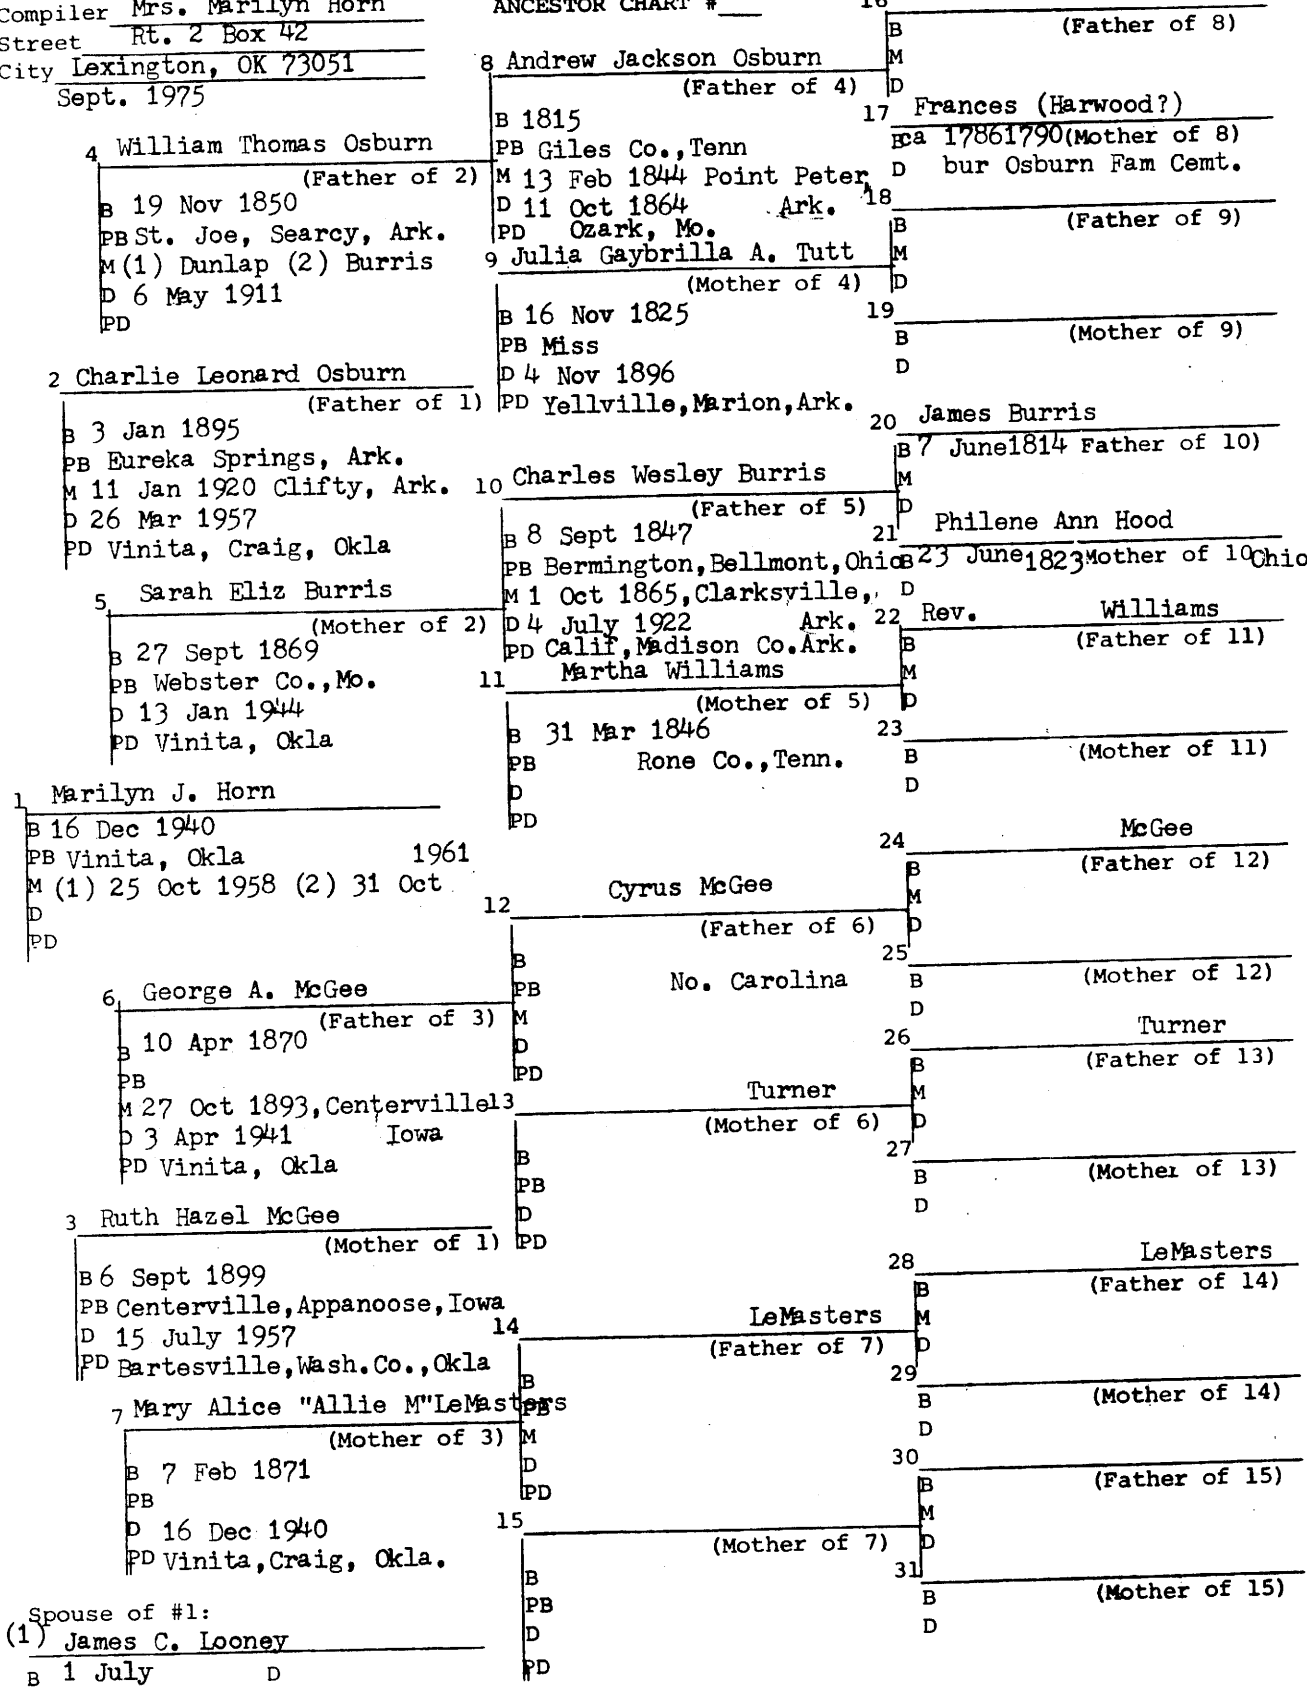

Compiler Mrs. Marilyn Horn
Street Rt. 2 Box 42
City Lexington, OK 73051
Sept. 1975

ANCESTOR CHART #

Spouse of #1:
(1) James C. Looney
B 1 July D
PB Vinita, Okla PD
(2) Raymond B. Horn b. 18 Aug 1931 Rush Springs, Okla