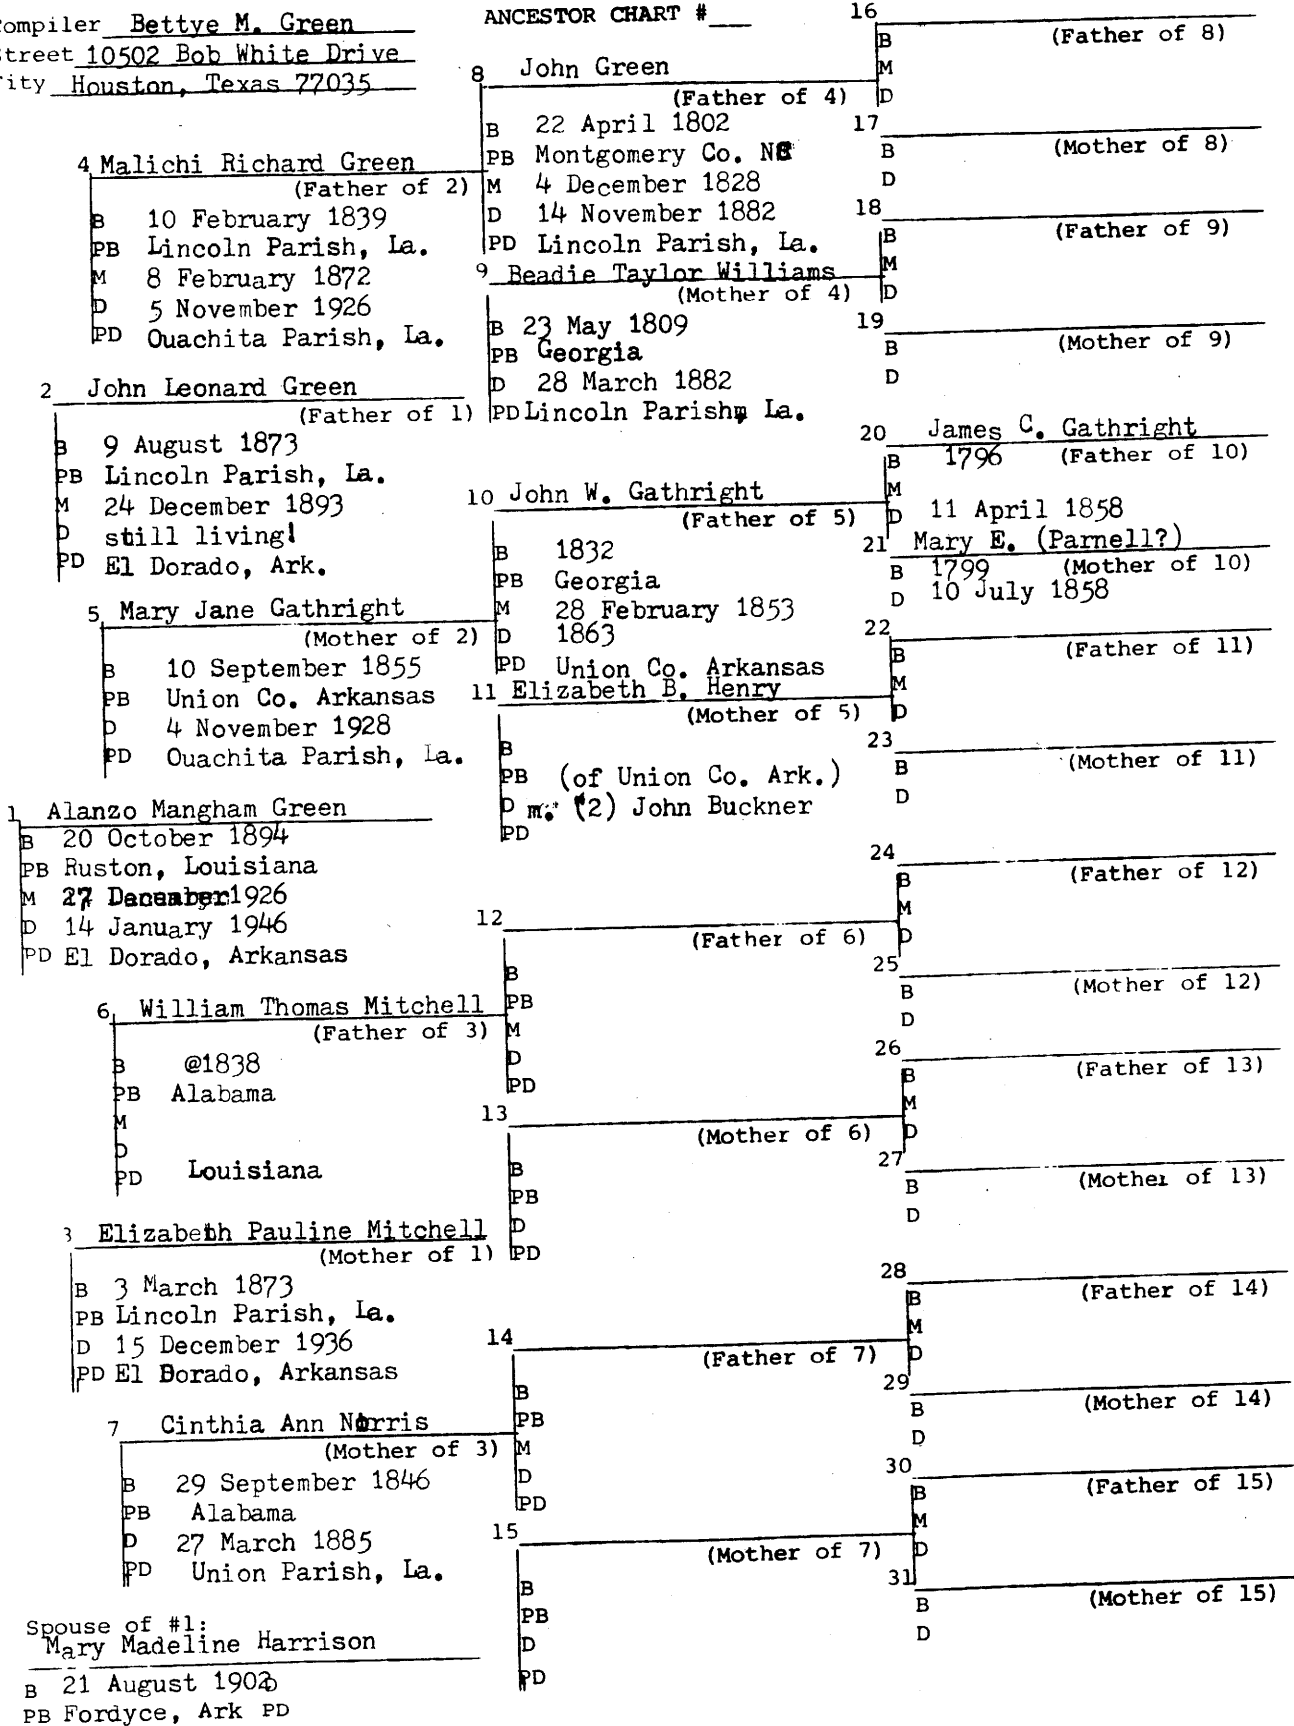

30 SARAH BELMAN  
 (Mother of 15)  
 B  
 D

Compiler Bettye M. Green  
Street 10502 Bob White Drive  
City Houston, Texas 77035

ANCESTOR CHART # \_\_\_\_\_

Evans, Poole Gathright Families by Grace Moran Evans 1956