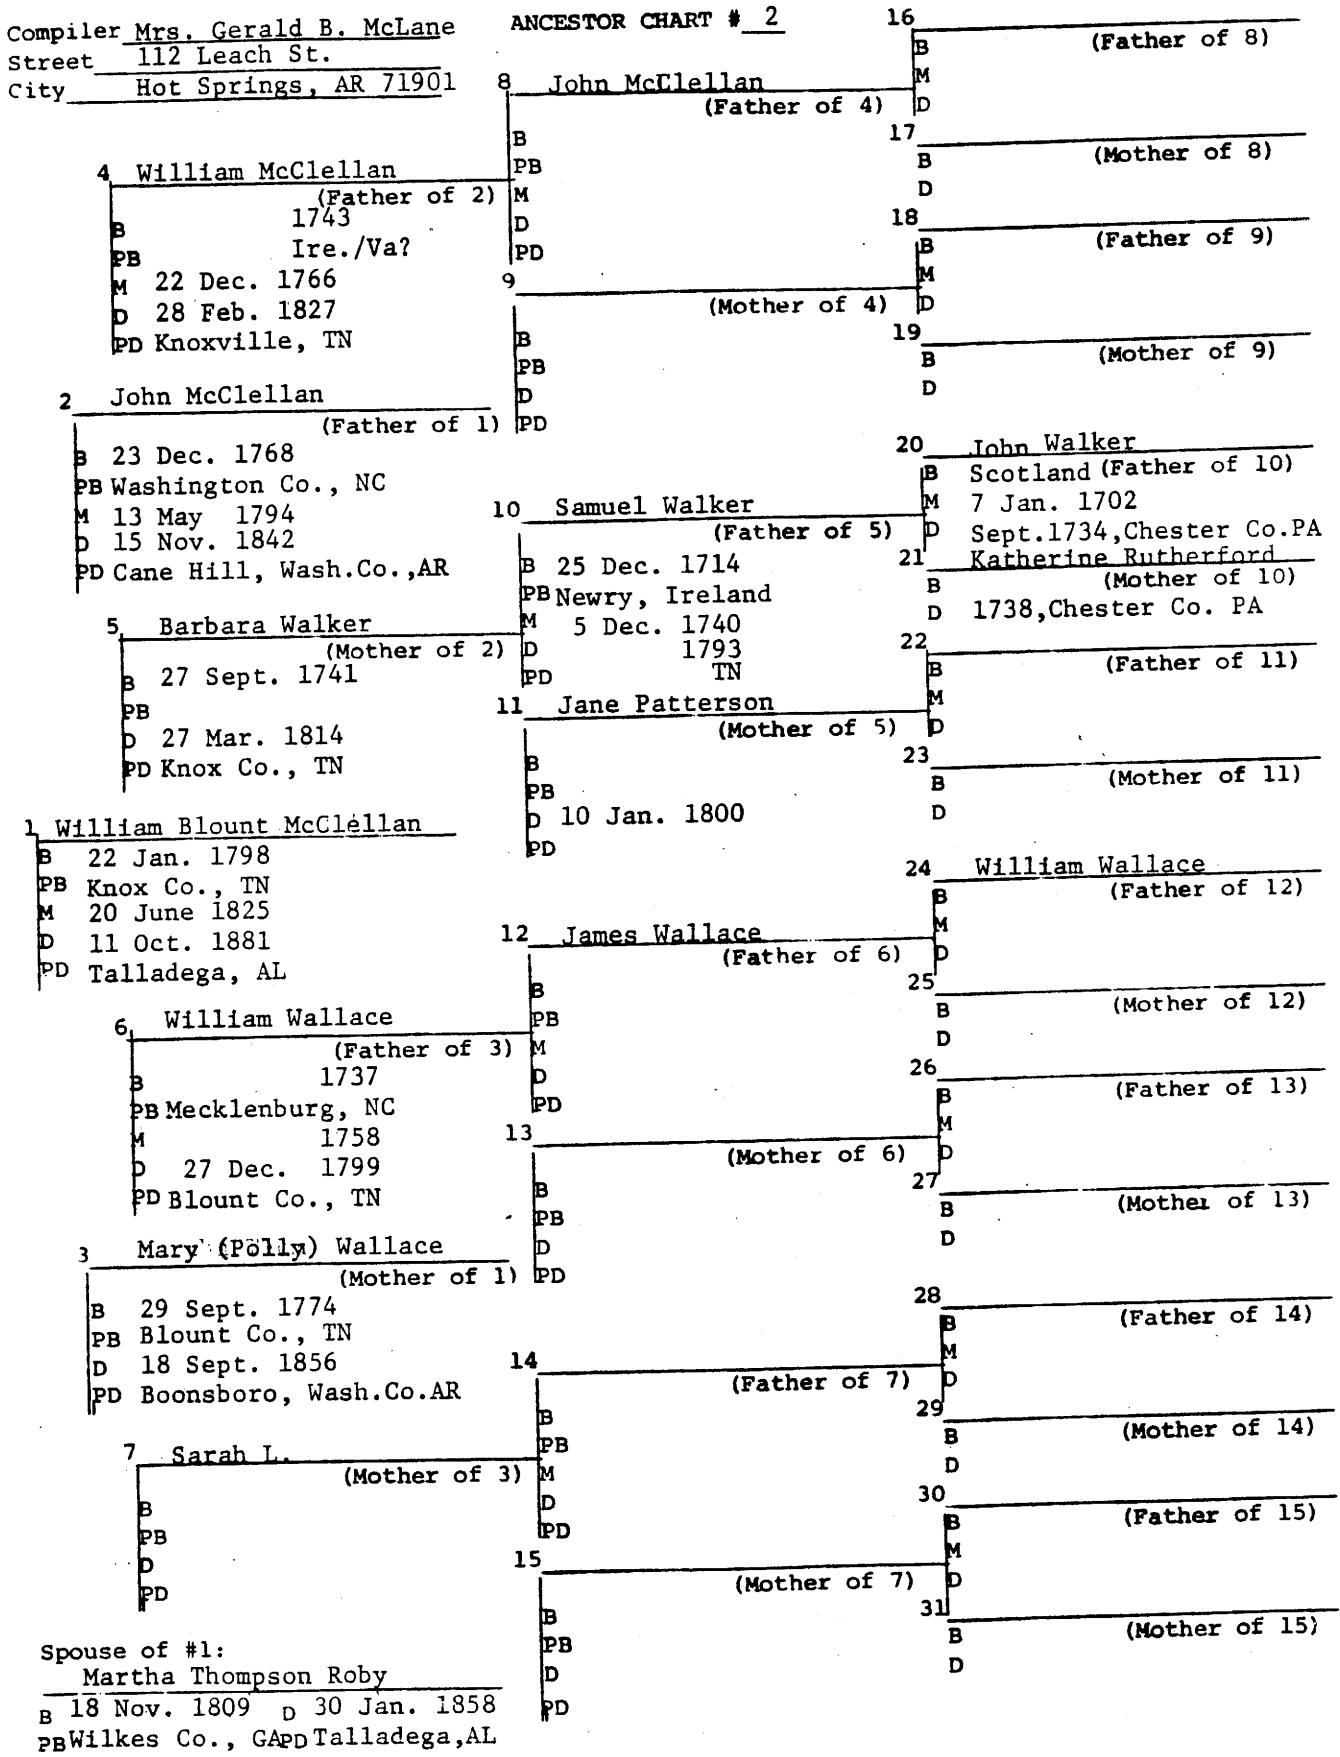

Compiler Mrs. Gerald B. McLane
Street 112 Leach St.
City Hot Springs, AR 71901

ANCESTOR CHART # 2