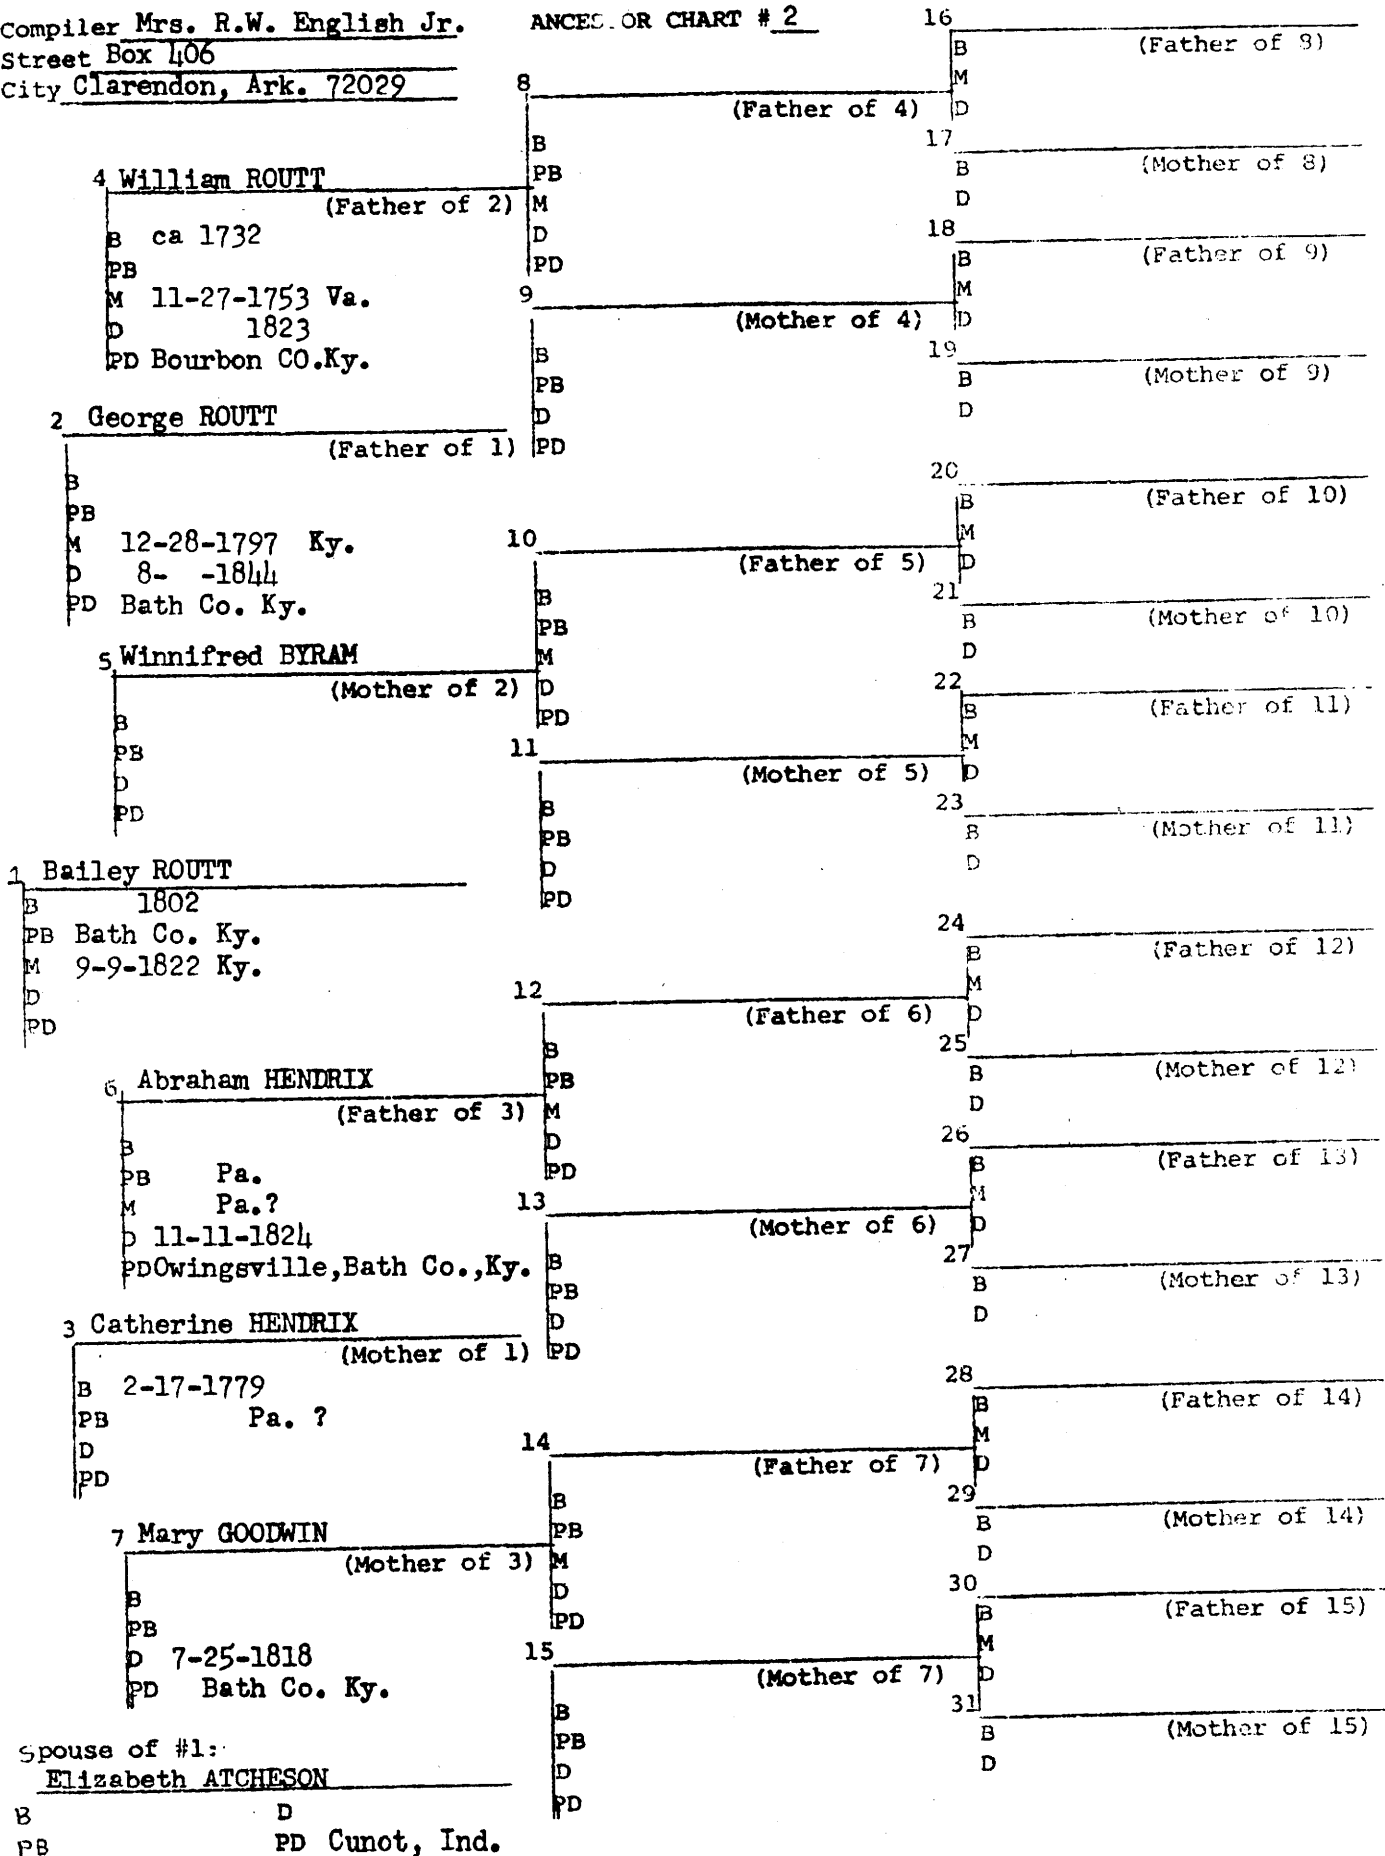

Compiler Mrs. R.W. English Jr.
Street Box 406
City Clarendon, Ark. 72029

ANCESTOR CHART # 2